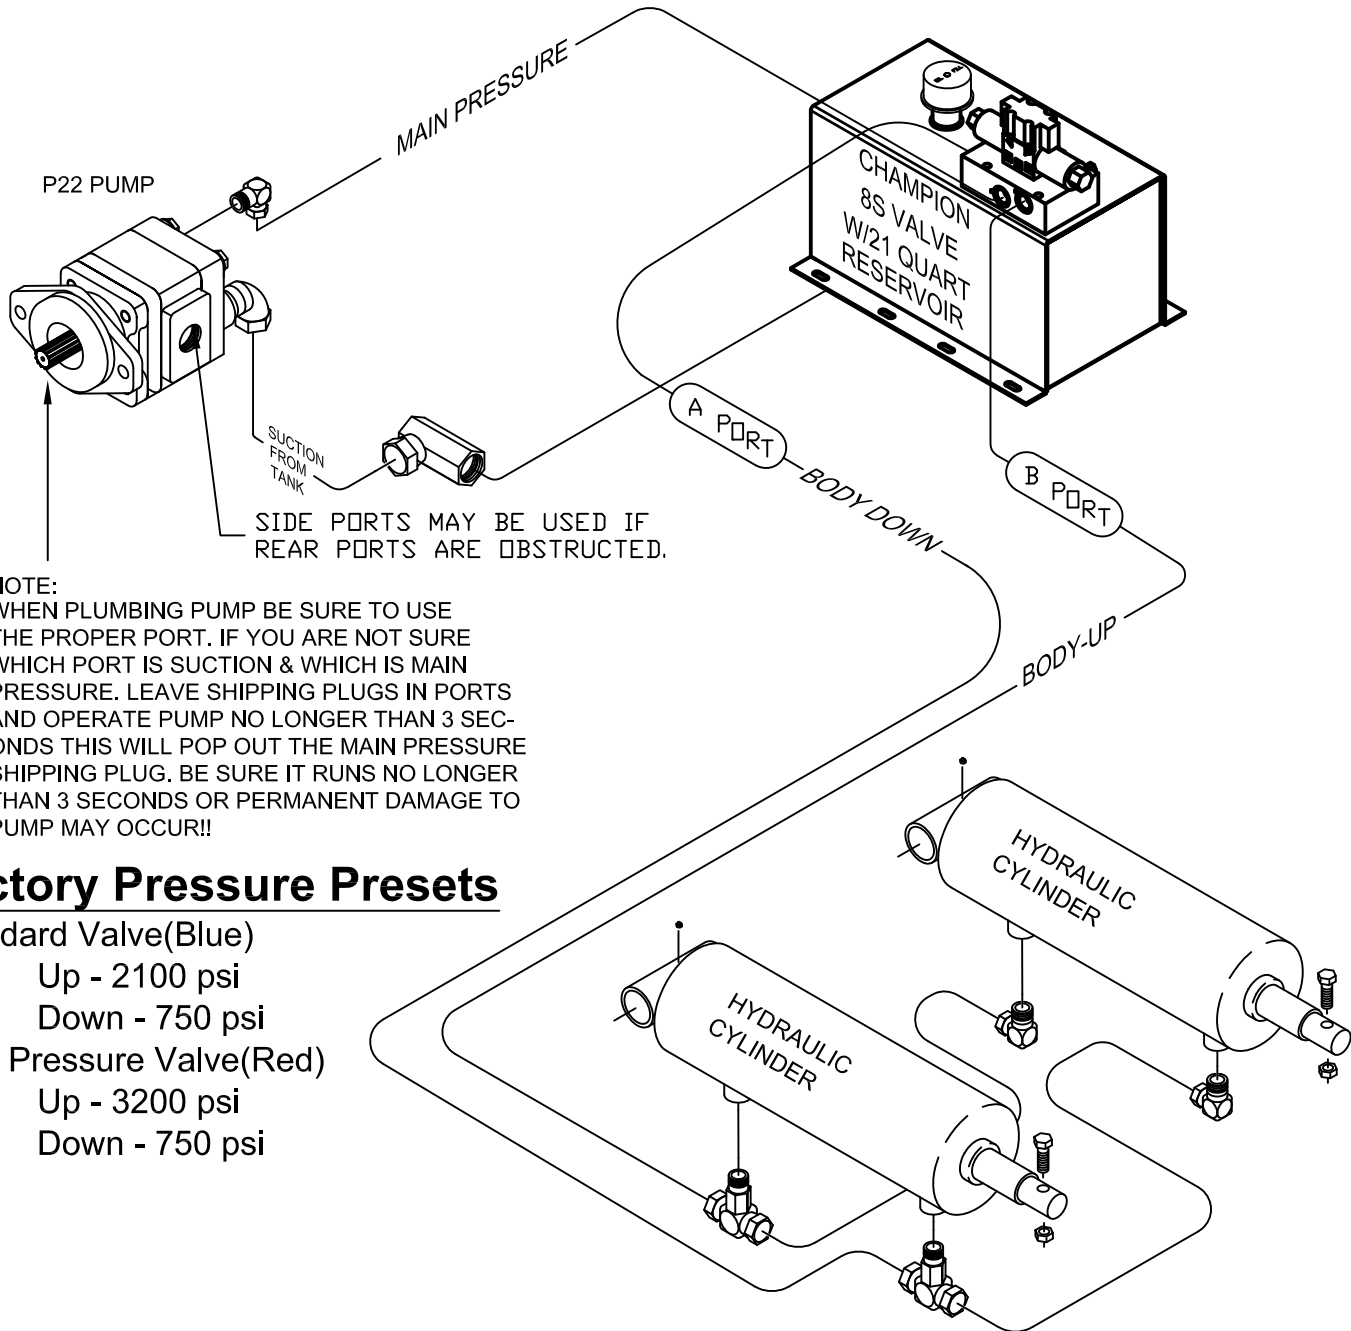

Note:

Install a 10 amp fuse at the source. Fuse provided by others.

WIRING DIAGRAM

Factory Pressure Presets

- Standard Valve(Blue)
 - Up - 2100 psi
 - Down - 750 psi
- High Pressure Valve(Red)
 - Up - 3200 psi
 - Down - 750 psi

HYDRAULIC PLUMBING DIAGRAM

CHAMPION 8S VALVE-TWIN HYDRAULIC PLUMB DIAGRAM	
GODWIN MFG. CO., INC. DUNN, NORTH CAROLINA	PD40087-8S