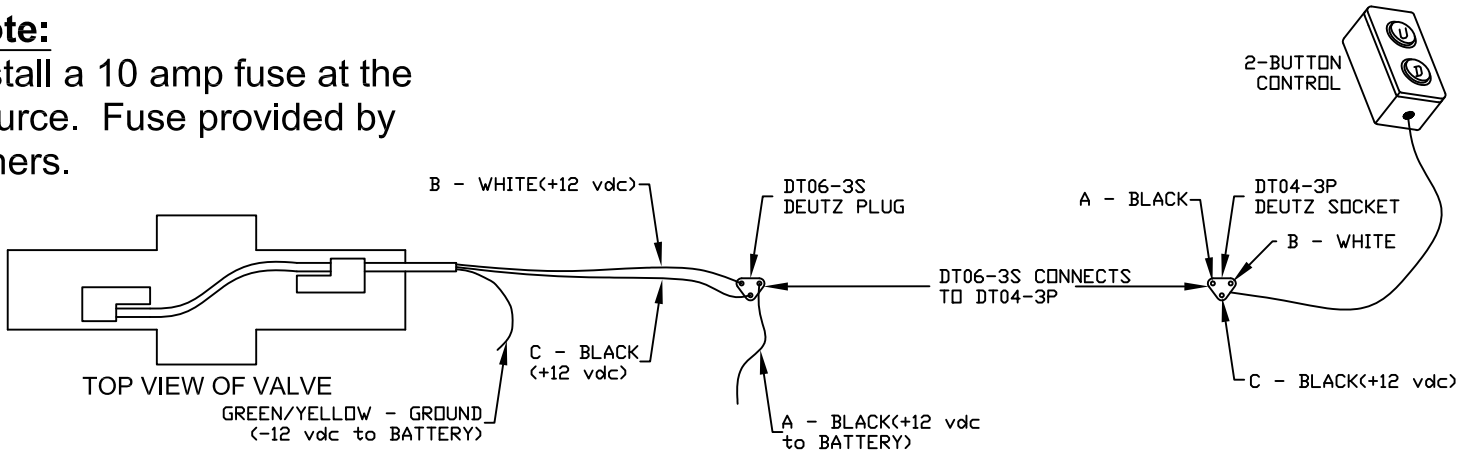

Note:

Install a 10 amp fuse at the source. Fuse provided by others.

WIRING DIAGRAM

Factory Pressure Presets

- Standard Valve(Blue)
 - Up - 2100 psi
 - Down - 750 psi
- High Pressure Valve(Red)
 - Up - 3200 psi
 - Down - 750 psi

HYDRAULIC PLUMBING DIAGRAM

CHAMPION 8S VALVE-TWIN HYDRAULIC PLUMB DIAGRAM	
GODWIN MFG. CO., INC. DUNN, NORTH CAROLINA	PD40087-8S