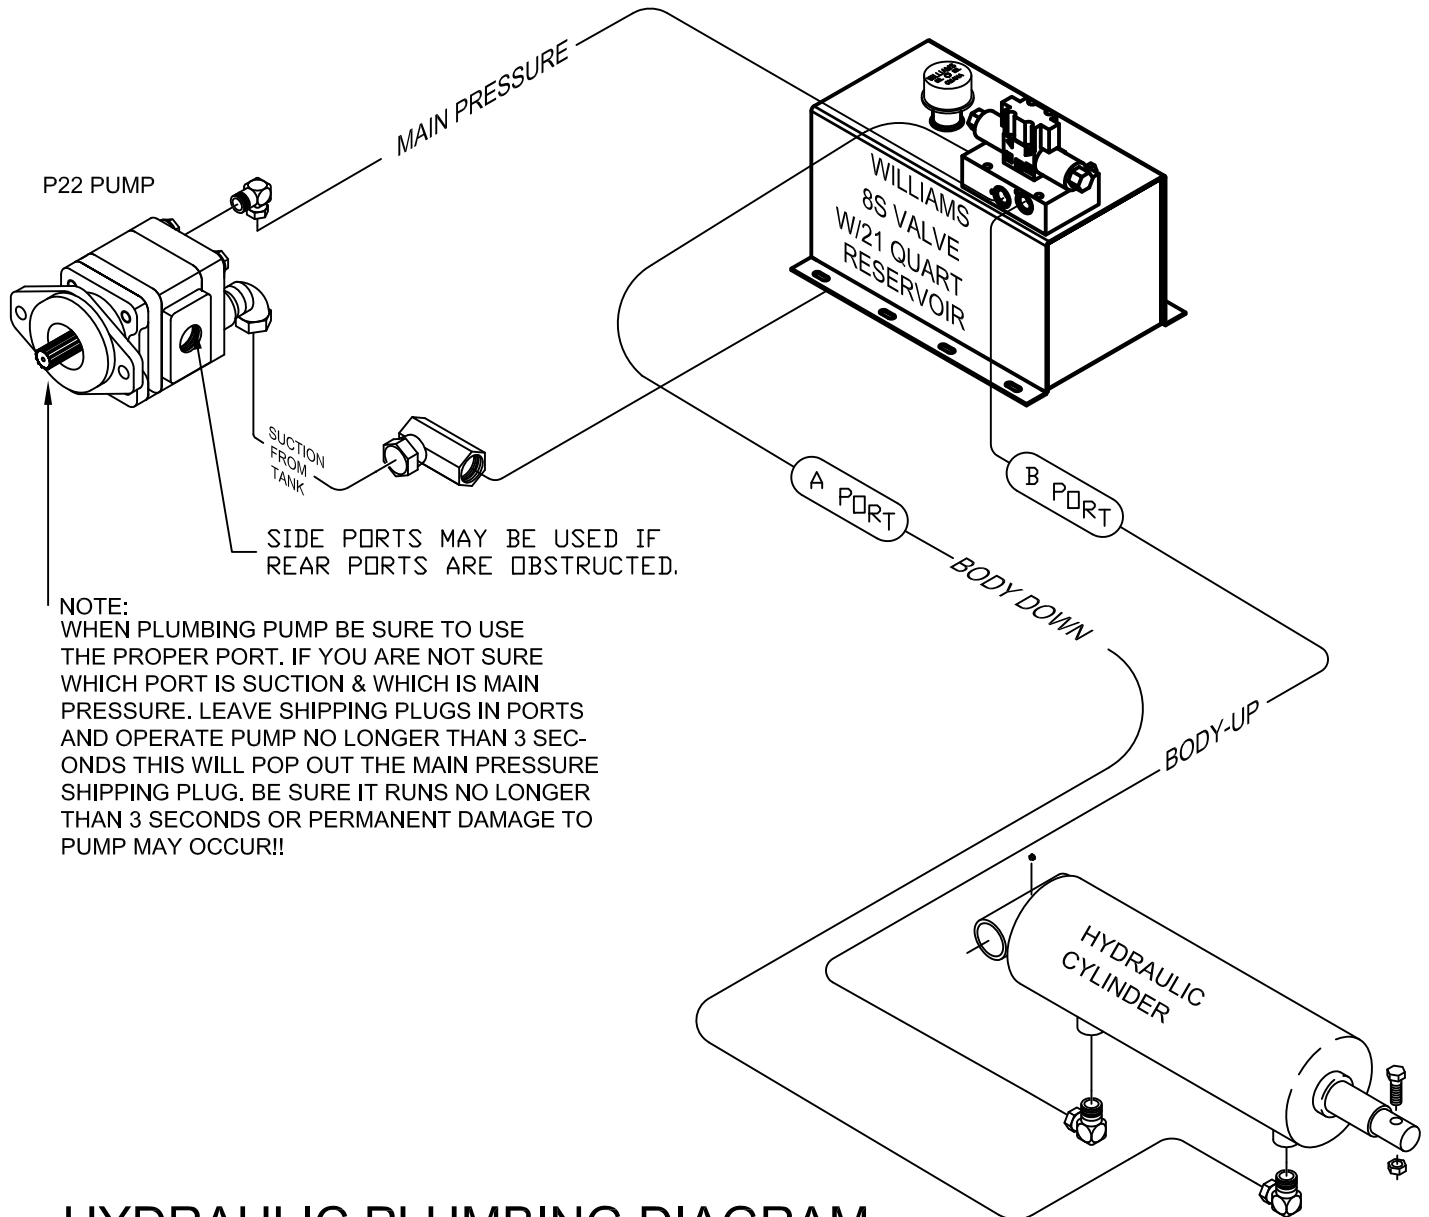

WIRING DIAGRAM

HYDRAULIC PLUMBING DIAGRAM

WILLIAMS 8S VALVE-SINGLE
HYD. PLUMB/WIRING DIAGRAM

GODWIN MFG. CO., INC.
DUNN, NORTH CAROLINA

PD40088-8S