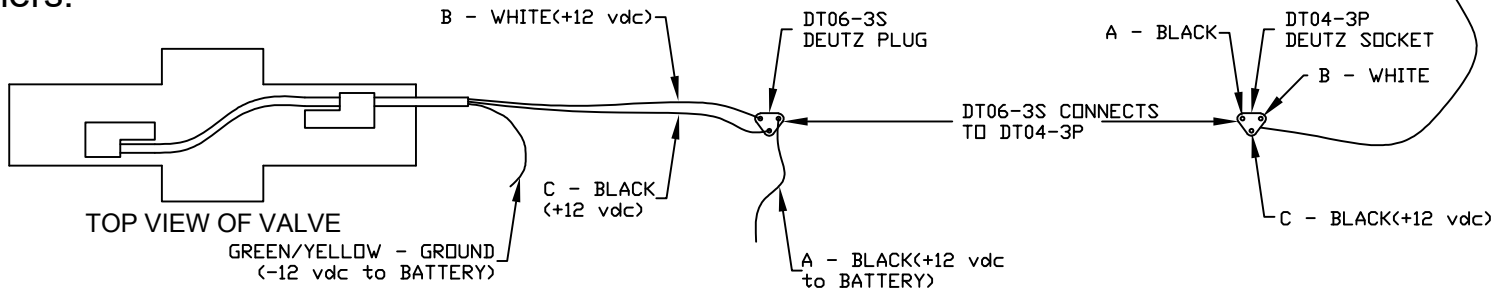

Note:

Install a 10 amp fuse at the source. Fuse provided by others.

WIRING DIAGRAM

Factory Pressure Presets

Standard Valve(Blue)

Up - 2100 psi

Down - 750 psi

High Pressure Valve(Red)

Up - 3200 psi

Down - 750 psi

HYDRAULIC PLUMBING DIAGRAM

CHAMPION 8S VALVE-SINGLE
HYD. PLUMB/WIRING DIAGRAM

GODWIN MFG. CO., INC.
DUNN, NORTH CAROLINA

PD40088-8S