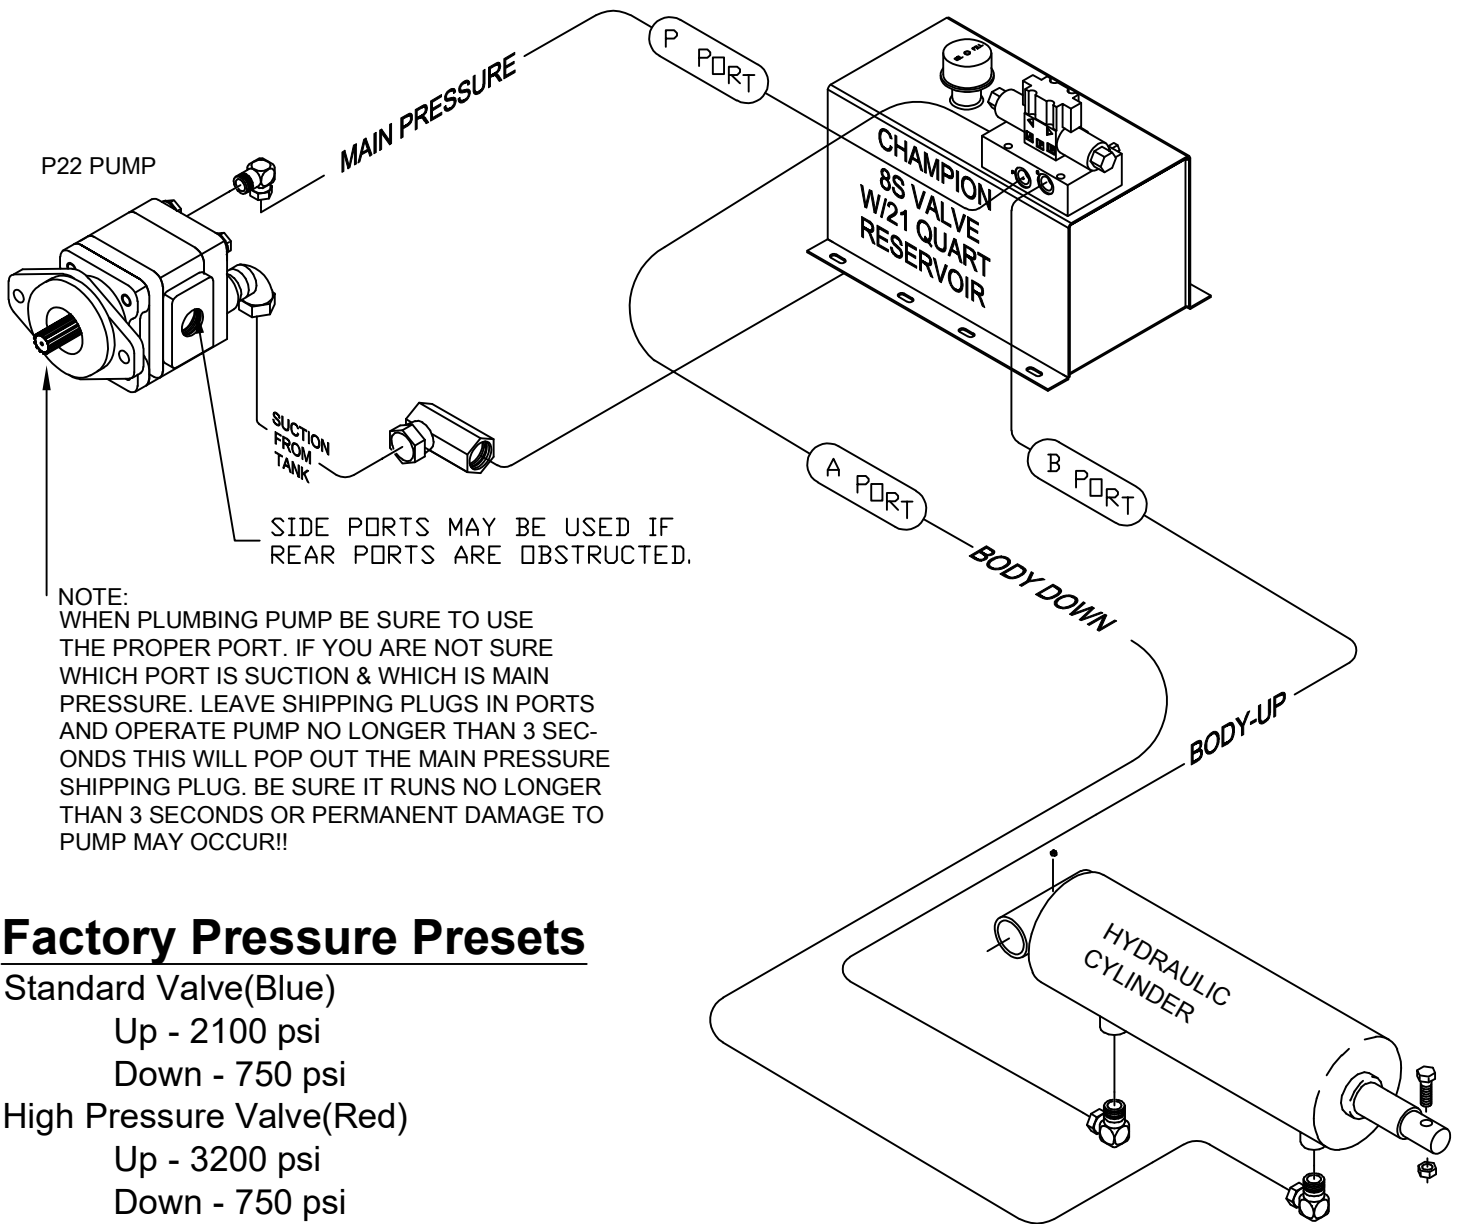

Note:

Install a 10 amp fuse at the source. Fuse provided by others.

WIRING DIAGRAM

Factory Pressure Presets

Standard Valve(Blue)

Up - 2100 psi

Down - 750 psi

High Pressure Valve(Red)

Up - 3200 psi

Down - 750 psi

HYDRAULIC PLUMBING DIAGRAM

CHAMPION 8S VALVE-SINGLE
HYD. PLUMB/WIRING DIAGRAM

GODWIN MFG. CO., INC.
DUNN, NORTH CAROLINA

PD40088-8S