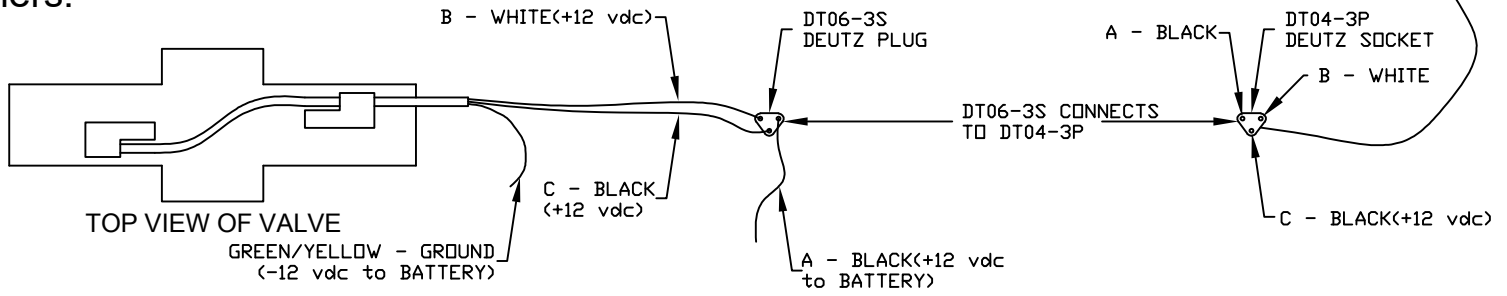

Note:

Install a 10 amp fuse at the source. Fuse provided by others.

WIRING DIAGRAM

Factory Pressure Presets

- Standard Valve(Blue)
 - Up - 2100 psi
 - Down - 750 psi
- High Pressure Valve(Red)
 - Up - 3200 psi
 - Down - 750 psi

HYDRAULIC PLUMBING DIAGRAM

CHAMPION 8S VALVE-TWIN HYDRAULIC PLUMB DIAGRAM	
GODWIN MFG. CO., INC. DUNN, NORTH CAROLINA	PD40087-8S