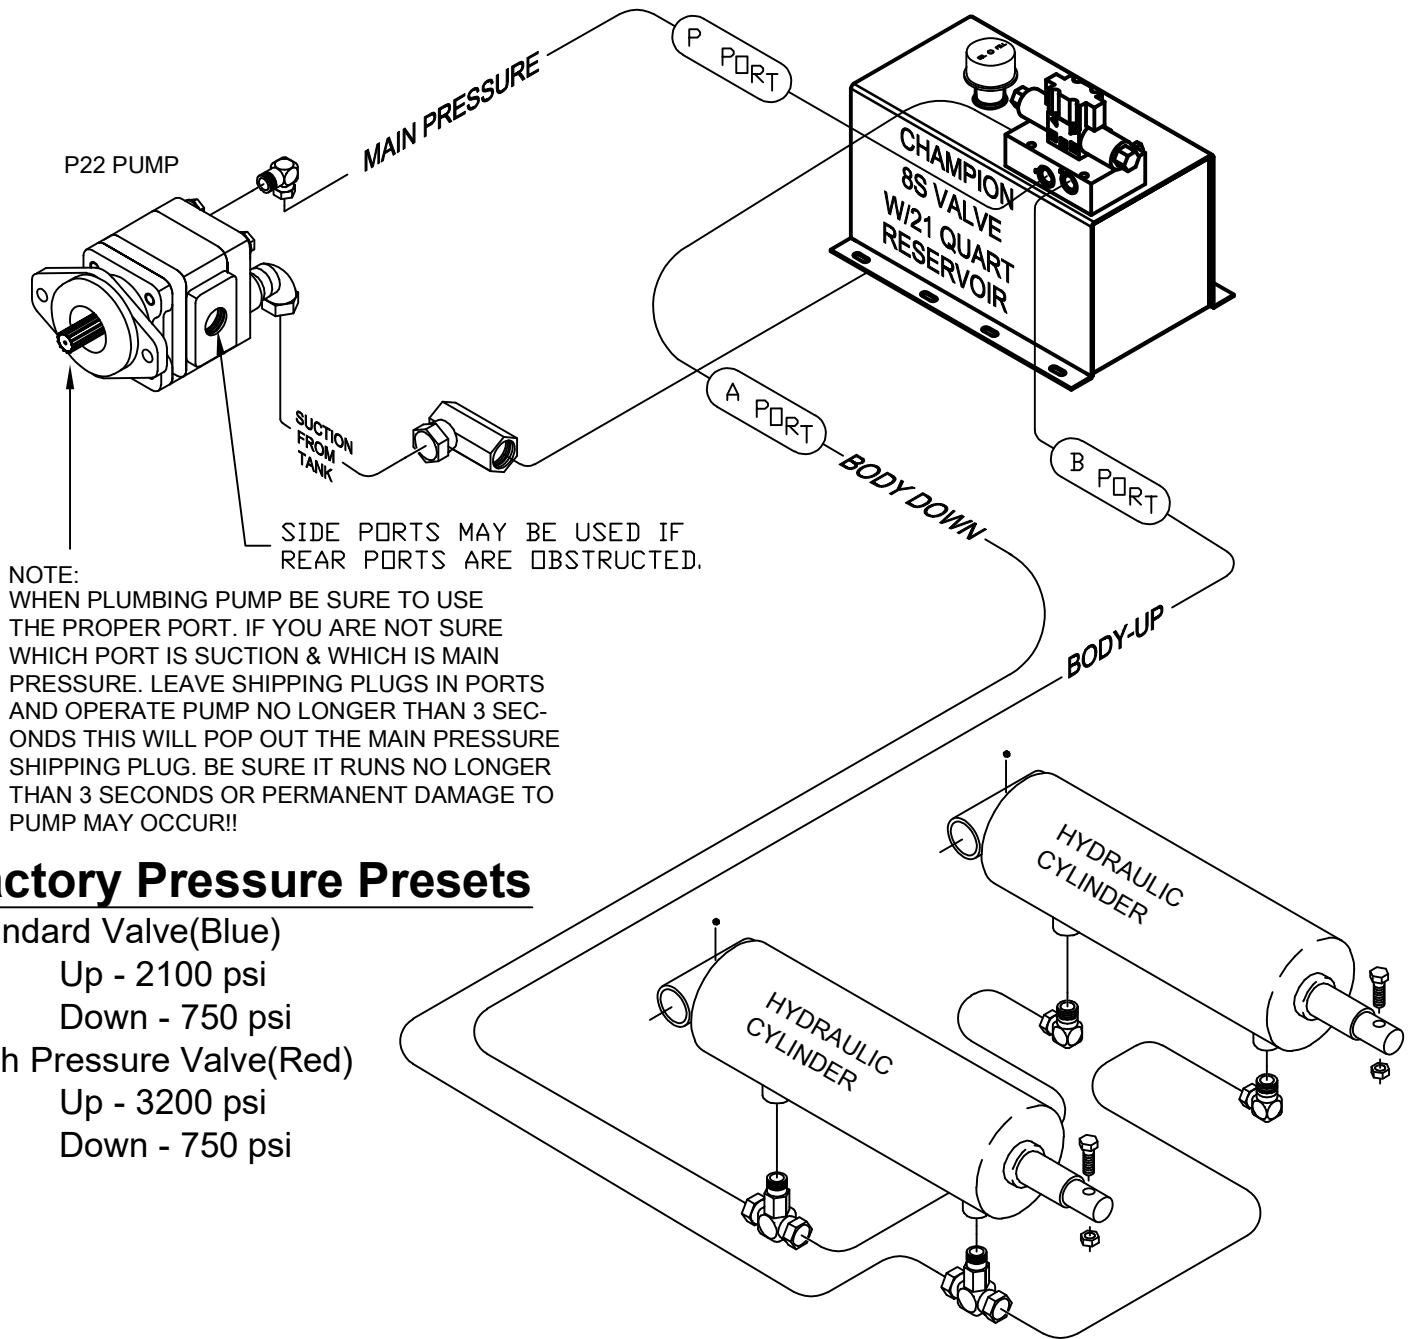

Note:

Install a 10 amp fuse at the source. Fuse provided by others.

WIRING DIAGRAM

Factory Pressure Presets

- Standard Valve(Blue)
 - Up - 2100 psi
 - Down - 750 psi
- High Pressure Valve(Red)
 - Up - 3200 psi
 - Down - 750 psi

HYDRAULIC PLUMBING DIAGRAM

CHAMPION 8S VALVE-TWIN HYDRAULIC PLUMB DIAGRAM	
GODWIN MFG. CO., INC. DUNN, NORTH CAROLINA	PD40087-8S